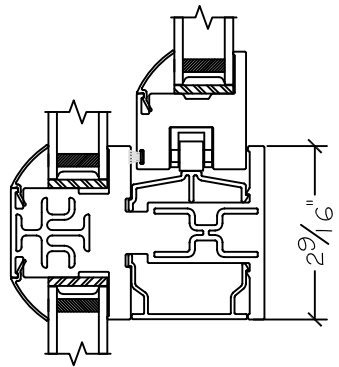

Exterior

Interior