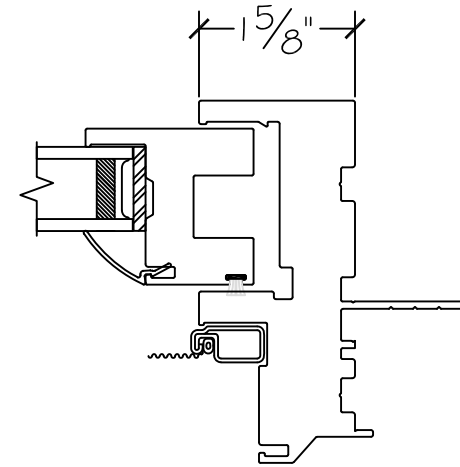

Notice: This document contains information proprietary to and is protected by copyright of Win-Dor Inc. and shall not be copied, disclosed to others, or used for any purpose other than that for which it is given, without the written permission of Win-Dor Inc.

WINDOR
www.windorsystems.com

450 Delta Ave
Brea, Ca 92821
(714) 385-1202

Project:

File name: I 550 Section View - OX over PW - 1.375 inch Nail-fin

Date: 20190730

Notes:

Layout: Horizontal Section View

Drawn by: J Johnson