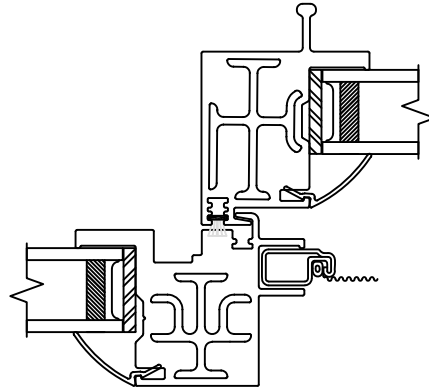

Interior

Exterior