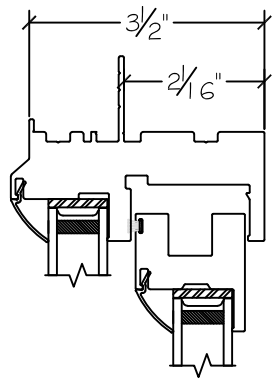

Exterior

Interior

Notice: This document contains information proprietary to and is protected by copyright of Win-Dor Inc. and shall not be copied, disclosed to others, or used for any purpose other than that for which it is given, without the written permission of Win-Dor Inc.

450 Delta Ave
Brea, Ca 92821
(714) 385-1202

Project:	File name: I 550 Section View - OX over PW - 1.375 inch Nail-fin	Date: 20190730
Notes:	Layout: Vertical Section View	Drawn by: J Johnson