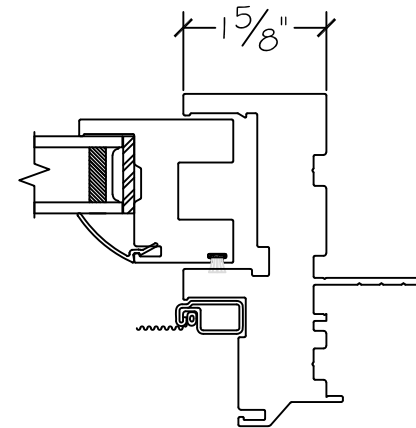

Notice: This document contains information proprietary to and is protected by copyright of Win-Dor Inc. and shall not be copied, disclosed to others, or used for any purpose other than that for which it is given, without the written permission of Win-Dor Inc.

450 Delta Ave
Brea, Ca 92821
(714) 385-1202

Project:	File name: 1550 Section View - OX - 1.375 inch Nail-fin	Date: 20190730
Notes:	Layout: Horizontal Section View	Drawn by: J Johnson