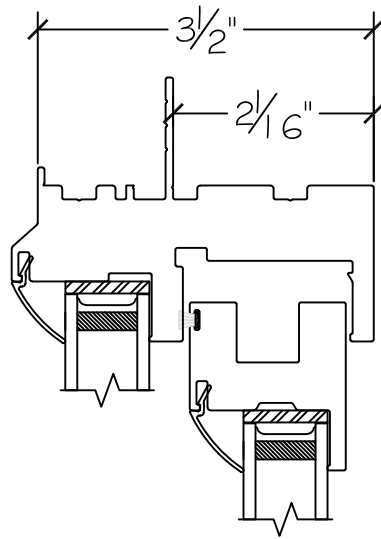

450 Delta Ave  
Brea, Ca 92821  
(714) 385-1202

Project:	File name: 1550 Section View - OX - 1.375 inch Nail-fin	Date: 20190730
Notes:	Layout: Horizontal Section View	Drawn by: J Johnson

Exterior

Interior

450 Delta Ave  
Brea, Ca 92821  
(714) 385-1202

Project:	File name: 1550 Section View - OX - 1.375 inch Nail-fin	Date: 20190730
Notes:	Layout: Vertical Section View	Drawn by: J Johnson