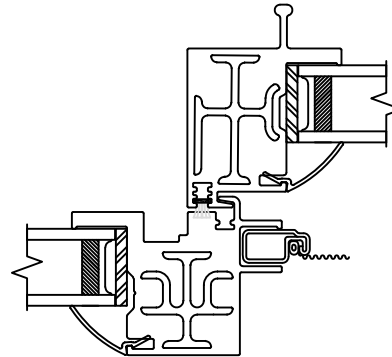

Interior

Exterior