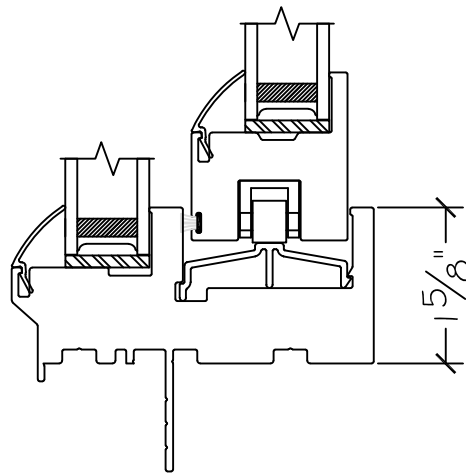

450 Delta Ave  
Brea, Ca 92821  
(714) 385-1202

Project:	File name: 1550 Section View - OX - 1.375 inch Nail-fin	Date: 20190730
Notes:	Layout: Horizontal Section View	Drawn by: J Johnson

Exterior

Interior

450 Delta Ave  
Brea, Ca 92821  
(714) 385-1202

Project:	File name: 1550 Section View - OX - 1.375 inch Nail-fin	Date: 20190730
Notes:	Layout: Vertical Section View	Drawn by: J Johnson