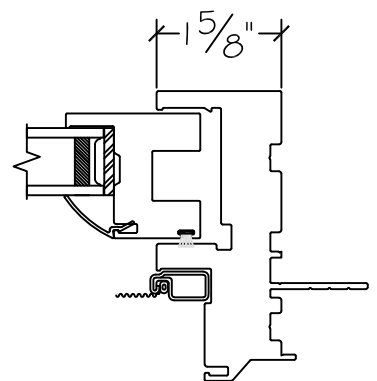

OX Window with 1 Inch Nail-fin

Interior