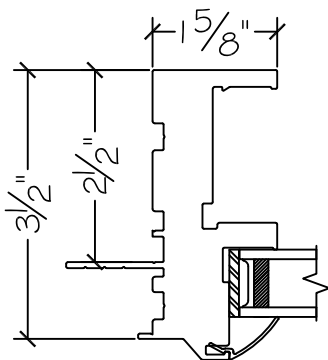

OX Window with 1 Inch Nail-fin

Interior