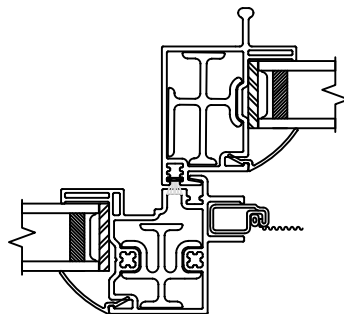

OX Window with 1 Inch Nail-fin

Interior