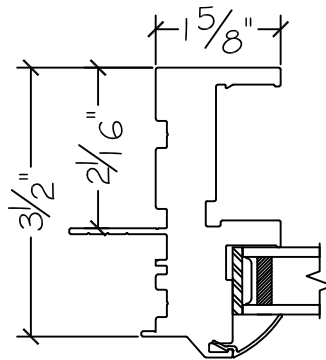

1550 Series Sliding Window

Win-Dor's 1550 series comes standard with welded uPVC frame and has a depth of 3 1/2". Nail-fin comes in a standard vinyl 1" and 1 3/8" setback.

1 Inch Nail-fin

1 3/8" Inch Nail-fin