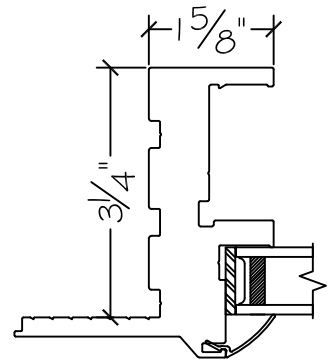

1550 Series Sliding Window

Win-Dor's 1550 series comes standard with welded uPVC frame and has a depth of 3 1/2". Nail-fin comes in a standard vinyl 1" and 1 3/8" setback.

1 Inch Nail-fin

1 3/8" Inch Nail-fin