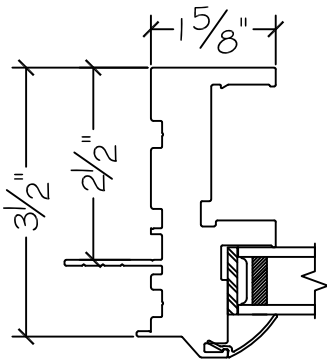

1550 Series Sliding Window

Win-Dor's 1550 series comes standard with welded uPVC frame and has a depth of 3 1/2". Nail-fin comes in a standard vinyl 1" and 1 3/8" setback.

1 Inch Nail-fin

1 3/8" Inch Nail-fin