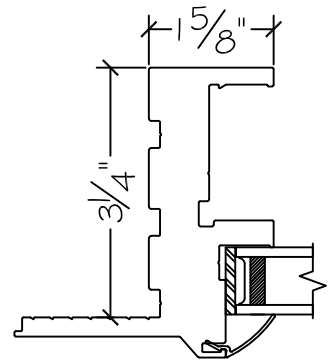

## 1550 Series Picture Window

Win-Dor's 1550 series comes standard with welded uPVC frame and has a depth of 3 1/2". Nail-fin comes in a standard vinyl 1" and 1 3/8" setback.

**1 Inch Nail-fin**

**1 3/8" Inch Nail-fin**