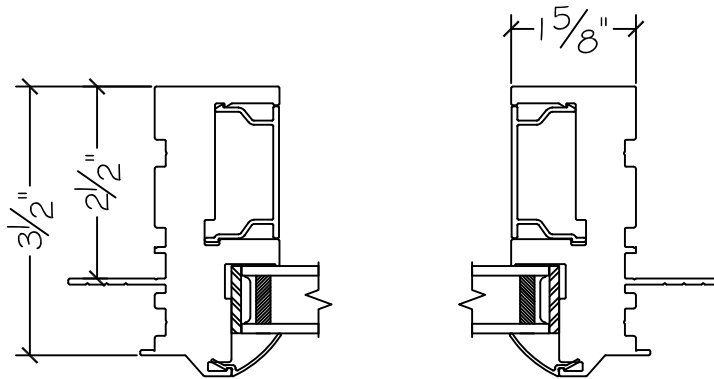

OX Window with 1 Inch Nail-fin

Interior