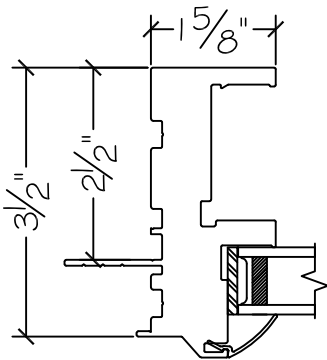

# Horizontal Section View

## 1550 Series Picture Window

Win-Dor's 1550 series comes standard with welded uPVC frame and has a depth of 3 1/2". Nail-fin comes in a standard vinyl 1" and 1 3/8" setback.

**1 Inch Nail-fin**

**1 3/8" Inch Nail-fin**