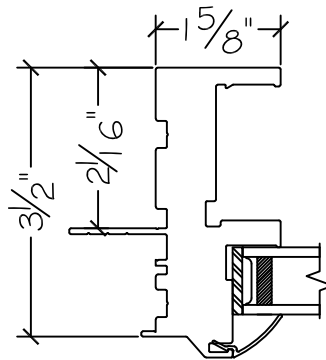

# Horizontal Section View

## 1550 Series Picture Window

Win-Dor's 1550 series comes standard with welded uPVC frame and has a depth of 3 1/2". Nail-fin comes in a standard vinyl 1" and 1 3/8" setback.

**1 Inch Nail-fin**

**1 3/8" Inch Nail-fin**